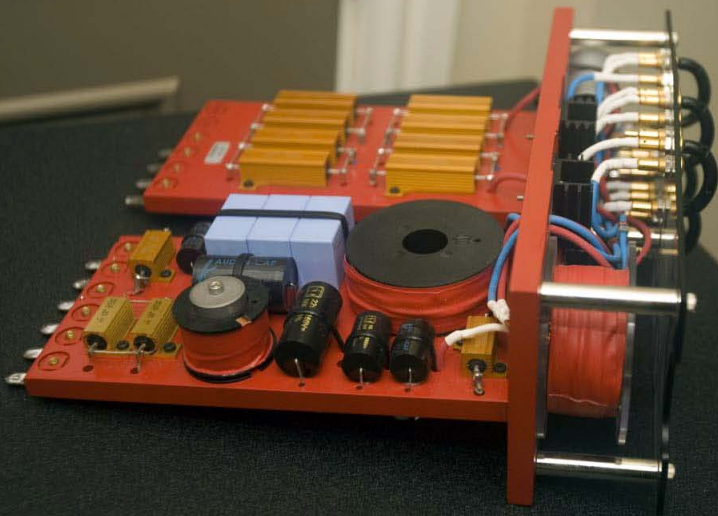

Focal Exclusive Technologies

- 100.0" Beryllium Tweeter™ - Focal Inverted Dome
- Ultra high flux profiled tweeter magnet system™
- Midrange Power Flower™ magnet system
- Adjustable Electromagnetic™ Sub Bass
- "W" optimized sandwich™ cones
- Optimum Phase Crossover™
- Adjustable Focus Time™

SUB BASS
 BASS
 INCREASE
 TWEEETER
 LOWER SUPPLY RESISTANCE
 2 INCHES
 1000
 500
 0
 500
 1000

FOCAL
THE SPIRIT OF SOUND

naim

MICROMEGA

MY SPEAKER

MY ROOM

MY PC

MY AMP